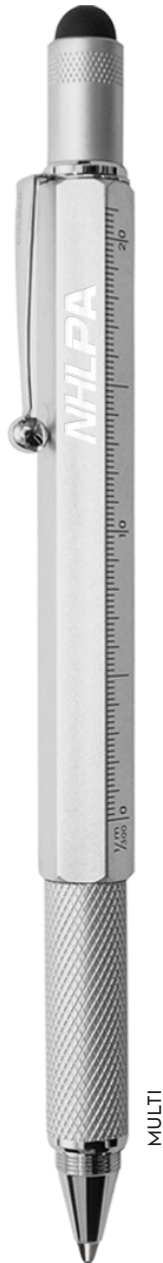

MULTI-TOOL

Multi-Function Pen

Can You Say 8-In-One?

Features: Solid Brass, Heavy Weight, 6-sided Barrel is Equipped with a Ballpoint on one end, and a Capacitive Touch Screen Stylus at the Opposite End.

Under the Stylus Top is Both a Phillips and Flat Head Screwdriver, While on the Barrel are a Built-In Level, Ruler and 3 Different Scale Functions.

Standard Packaging: Black Triangular Box

Optional Decoration on the Box: One Colour Imprint \$0.95 (G) per piece + \$95 (G) Plate Charge

Ball Pen Refill: D1 Short Blue Ink

Laser Engraving: On Barrel in Shiny Silver

Engraving Area: 1 1/2" x 1/4"

Set Up Charge: \$90 (G)

50	100	250	500	1000
21.95	20.95	19.95	18.95	17.95
				5C

culmer pen :