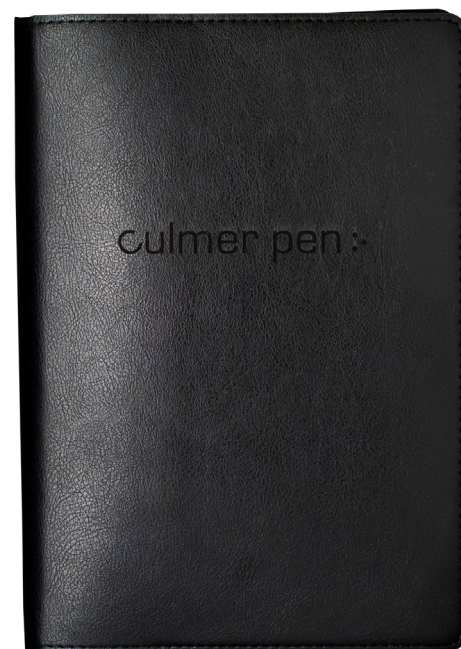

# SPIRE

Ball Pen & Journal

Compact and Slender Yet Perfectly Balanced. Suttle Engineered Ridges Add Flair.

Features: Solid Brass Base, Twist Mechanism Ball Pen, Spring Loaded Clip in Anodized Finishes of Black & Blue  
 Standard Packaging: Black Triangular Box  
 Optional Decoration on the Box: One Colour Imprint \$0.95 (G) per piece + \$95 (G) Plate Charge  
 Refill: Superior Quality Parker-Type with Medium Blue Ink  
 Laser Engraving: On the Cap Shiny Silver  
 Engraving Area: 1 1/2" x 1/4"  
 Set Up Charge: \$90 (G)

	50	100	250	500	1000
Ball Pen	10.95	10.70	10.45	10.20	9.95
					5C
	24	50	100	250	500
Journal	17.95	17.70	17.45	17.20	16.95
					5C

The Spire 5.5 x 8.5 Soft Bound Refillable Journal features a thermo PU soft cover with 100 pages/100gr of lined, white paper, ribbon page marker, and pen loop.

JOU-IBLK

culmer pen:

# SPIRE

Ball Pen & Journal

JOU-6BLK

The discerning Spire Executive Gift Set includes the refillable notebook and sophisticated coordinating twist-action Spire Ball Pen.

Expertly crafted this beautiful timeless gift option comes packaged in an elegant two-piece black giftbox. Pricing includes laser engraving on pen & journal. Set Up Charge: \$90 (G) Pen + \$90 (G) Journal